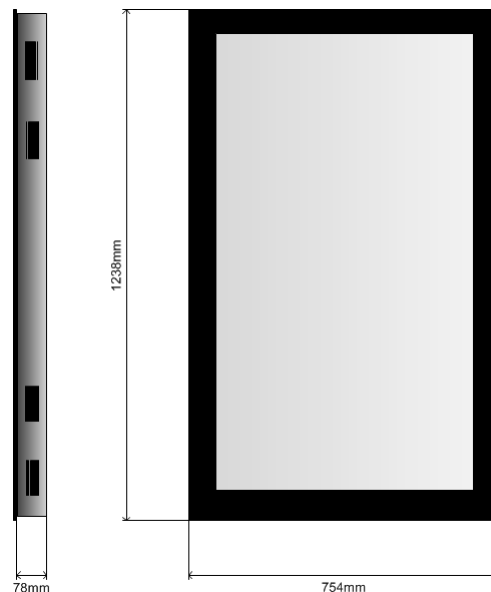

(Technical details can be changed without notice)

Order Nr.: DS-110-04901-01

multitech ag
Birkenstrass17
8306 Bruettisellen
Switzerland

Tel +41 44 883 28 28
Fax +41 44 883 28 29
Email info@multitech.ch
WEB www.multitech.ch