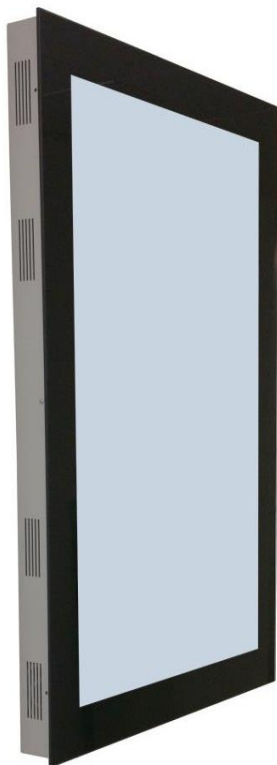

# H-Type

Model 49-PW / LW  
for wall mounting

**multitech**  
digital signage solutions

## Description

- wall unit
- for portrait (PW) or landscape mounting (LW)
- passive ventilation
- protection over the display by tempered glass
- display housing made of metal in RAL color black

## Dimensions

- height 123.8cm
- width 75.4cm
- depth housing 7.8cm
- depth housing & glass plate 8.5cm

**Diagonal** 49"

**Light intensity** 500cd / m<sup>2</sup>

**Resolution** UHD 3840 x 2160

**Connection** HDMI

**Weight approx.** 32kg

**Temp. range** 0° - +45°C

**Power supply** 230V/50Hz

The H-Type is a professional information and display system for a wide range of applications.

The model 49-PW / LW (display board in portrait or landscape format for wall mounting) is a device which has a metal housing in RAL color and a 49" display board for 24/7 operation.